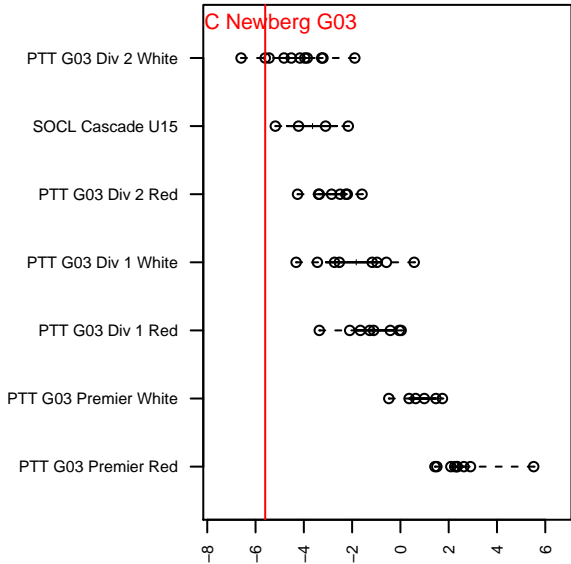

HSC Newberg G03

Hillsboro Soccer Club
 Hillsboro, OR
 G03 total strength=638
 attack=0.35 defense=0.92
 fall league = PTT G03 Div 2 White
 spr league = Spr OYS G03 Div 2 White

alt names used:
 HSC 03G Newberg GPSO
 HSC 03G Newberg GPSO

Venues played:
 2016 PTT G03 Division 2 White
 2016 Spr OYS G03 Division 2 White

HSC Newberg G03
 Dots are actual minus expected GF (blue circles) and GA (red triangles).
 Blue line is smoothed change in attack strength. Red is smoothed change in defense strength.

**attack and defense variance (black dot)
relative to other teams
and top 10 in region**

**attack and defense rating
relative to others at age
and all opponents in last 13 months**

Performance relative to 13 month average